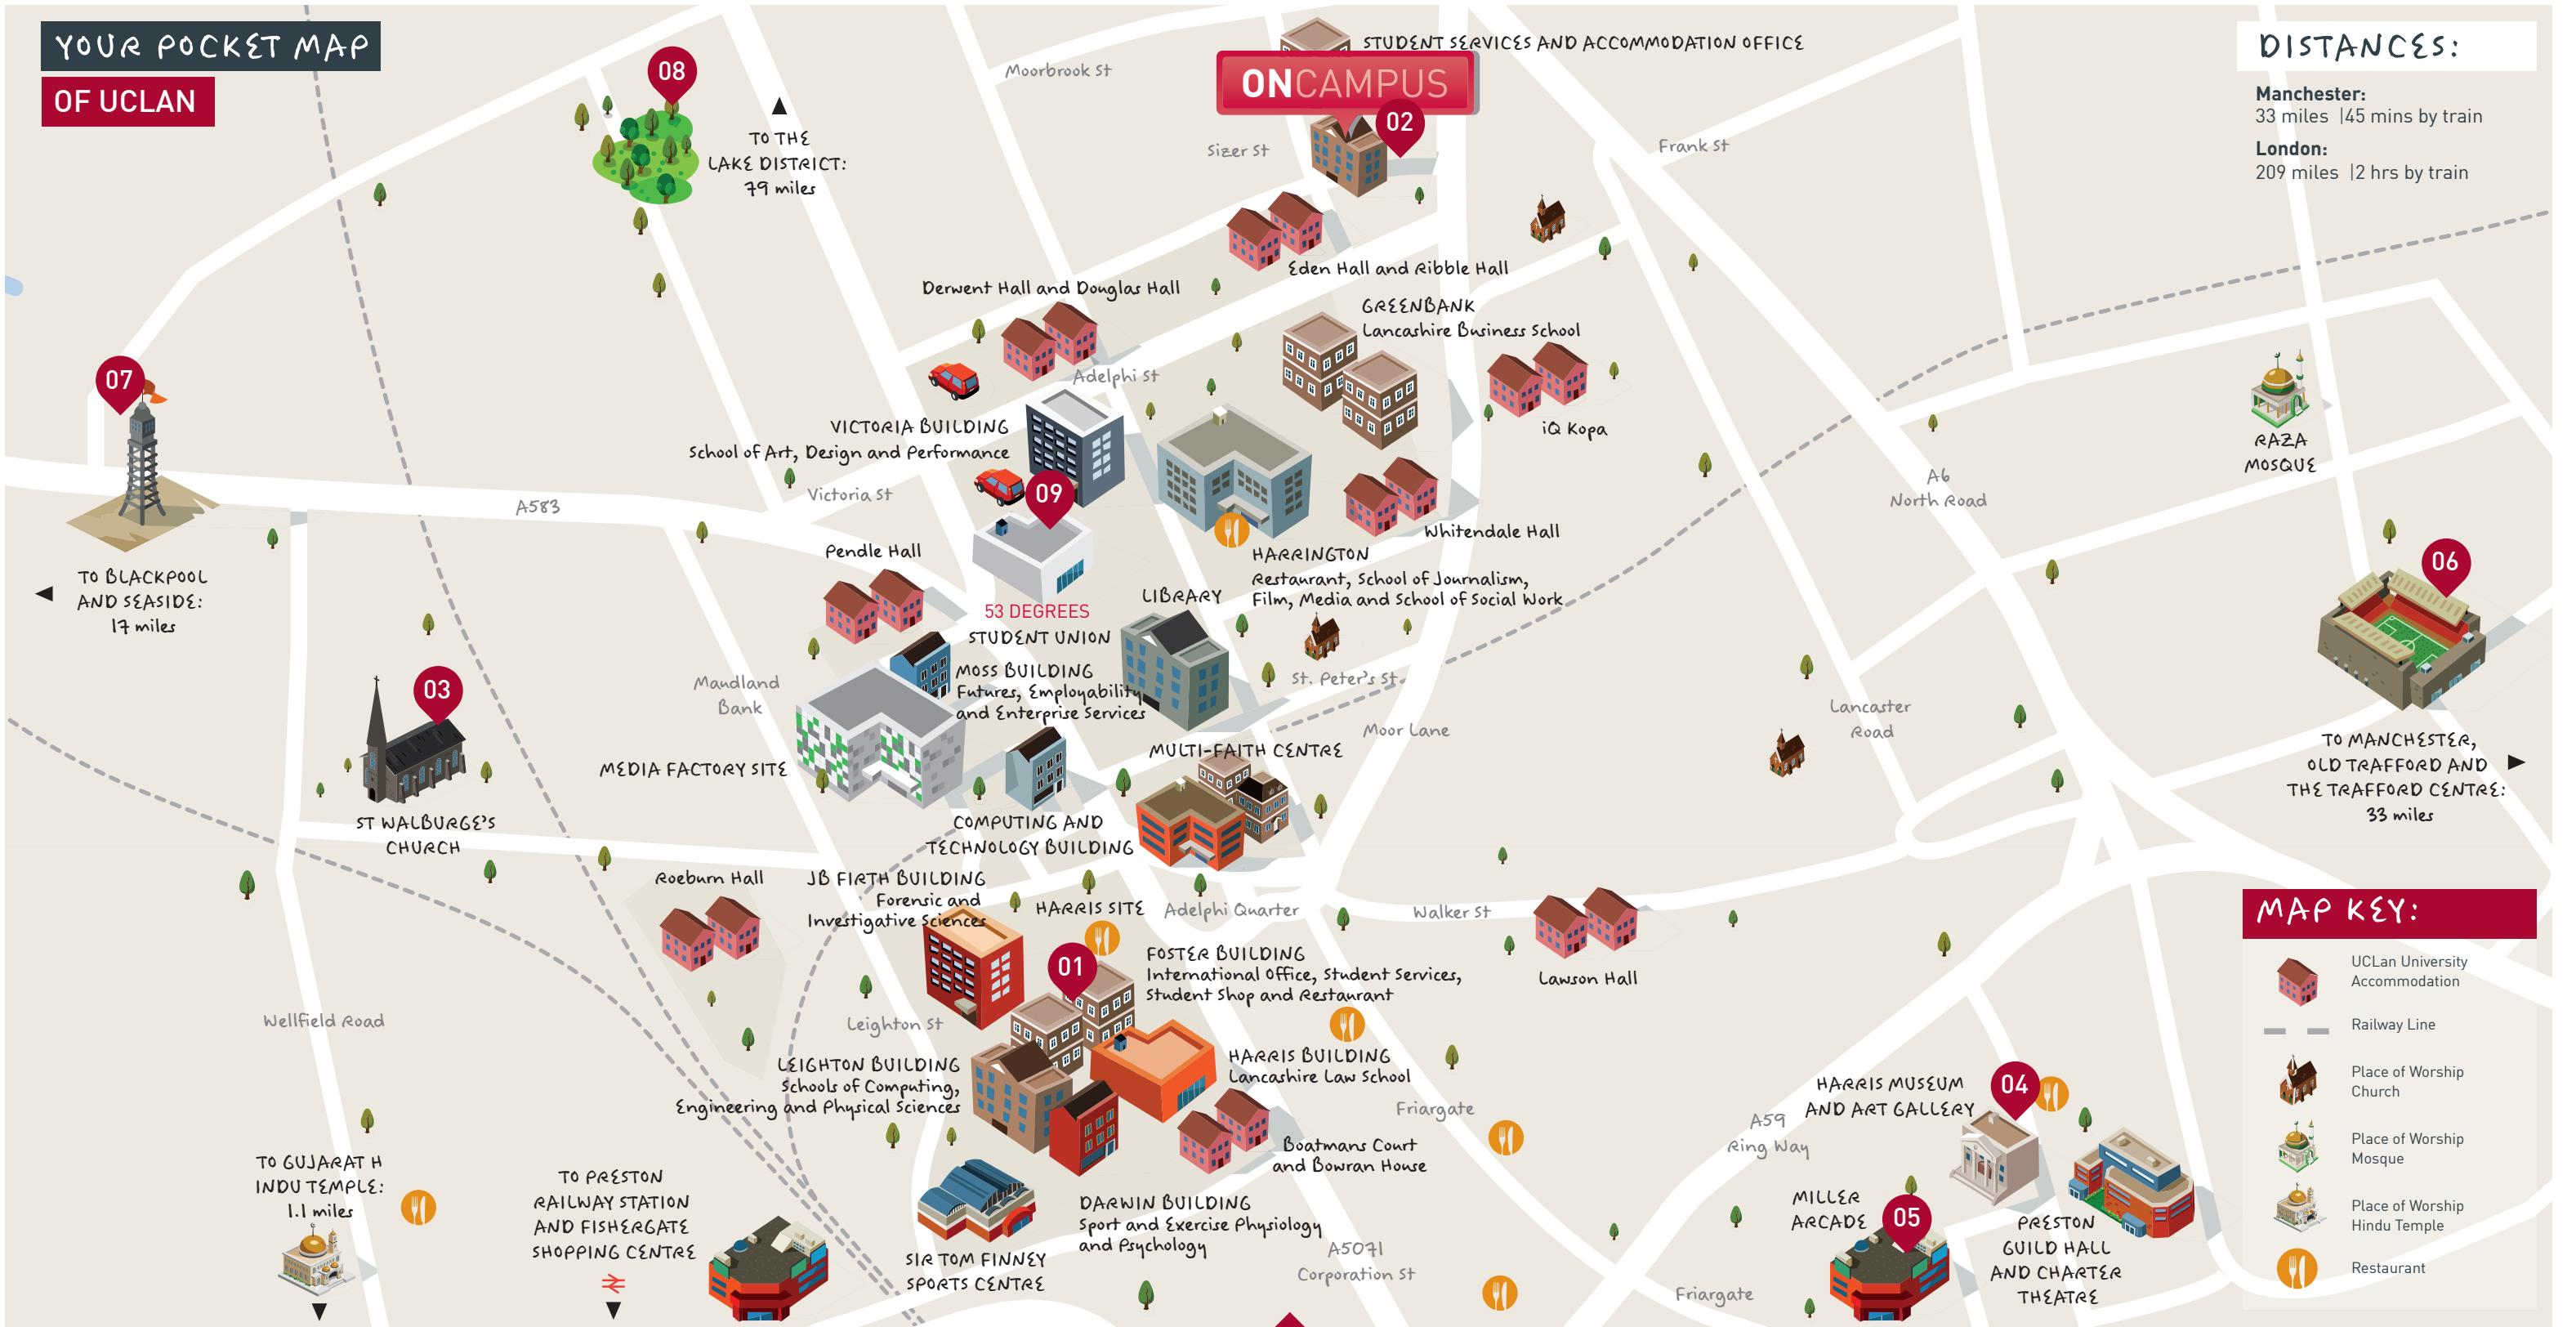

**YOUR POCKET MAP  
OF UCLAN**

**DISTANCES:**

**Manchester:**  
33 miles | 45 mins by train  
**London:**  
209 miles | 2 hrs by train

**MAP KEY:**

- UCLan University Accommodation
- Railway Line
- Place of Worship Church
- Place of Worship Mosque
- Place of Worship Hindu Temple
- Restaurant

**06. MANCHESTER**  
The city is notable for its architecture, culture and music scene. Manchester's sports clubs include Premier League football teams, Manchester City and Manchester United.  
33.9 miles | 45 mins

**07. BLACKPOOL**  
This seaside town continues to attract millions of visitors every year. In addition to its sandy beaches, Blackpool's major attractions and landmarks include Blackpool Tower, Blackpool and the Pleasure Beach.  
17.4 miles | 38 mins

**08. THE LAKE DISTRICT**  
A popular holiday destination, it is famous not only for its lakes, forests, and mountains (or fells), but also for its associations with the early nineteenth-century poetry and writings of William Wordsworth and the other Lake Poets.  
79 miles | 30 mins